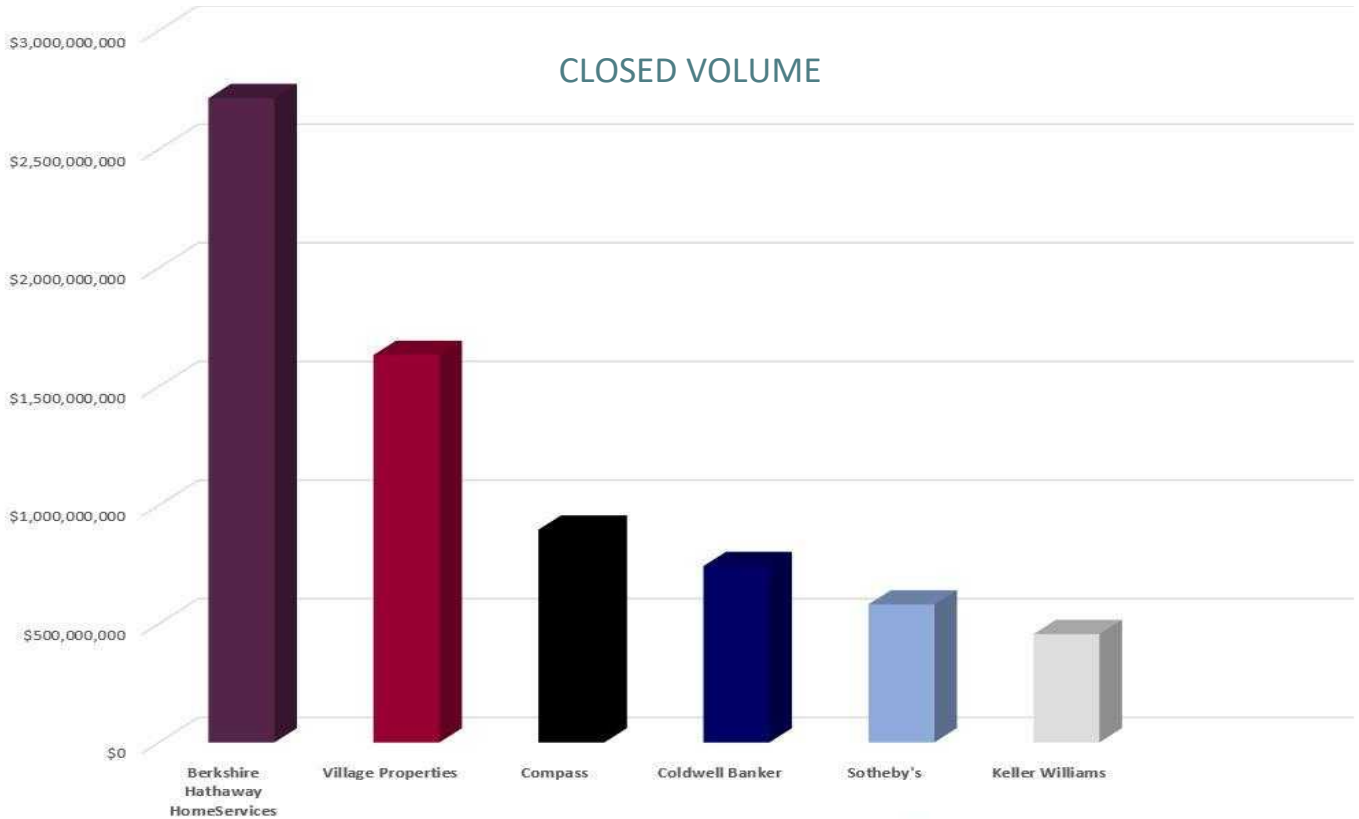

% OF MARKET BY UNITS

© 2021 Berkshire Hathaway HomeServices California Properties (BHHSCP) is a member of the franchise system of BHH Affiliates LLC. BHHS and the BHHS symbol are registered service marks of Columbia Insurance Company, a Berkshire Hathaway affiliate. Properties may or may not be listed by the office/agent presenting this information. Based on information obtained from the MLS as of 10/1/2021. Display of MLS data is deemed reliable but is not guaranteed accurate by the MLS. DRE 01317331

MARKET SHARE BY VOLUME

OVERALL SANTA BARBARA MARKET

All statistics provided by the Santa Barbara Multiple Listing Service | 1.1.2021 through 9.30.2021

Graphs represent the Top 6 Residential Brokerages in the Santa Barbara MLS