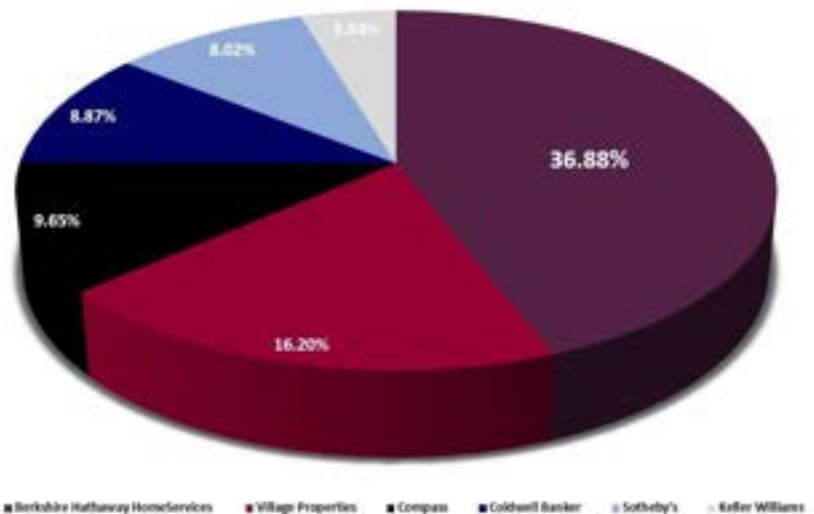

MARKET SHARE BY VOLUME

MONTECITO MARKET

All statistics provided by the Santa Barbara Multiple Listing Service | 1.1.2021 through 9.30.2021

Graphs represent the Top 6 Residential Brokerages in the Santa Barbara MLS / District of 10 - Montecito

MARKET SHARE BY UNITS

MONTECITO MARKET

All statistics provided by the Santa Barbara Multiple Listing Service | 1.1.2021 through 9.30.2021

Graphs represent the Top 6 Residential Brokerages in the Santa Barbara MLS / District of 10 - Montecito

% OF MARKET BY UNITS

© 2021 Berkshire Hathaway HomeServices California Properties (BHHSCP) is a member of the franchise system of BHH Affiliates LLC. BHHS and the BHHS symbol are registered service marks of Columbia Insurance Company, a Berkshire Hathaway affiliate. Properties may or may not be listed by the office/agent presenting this information. Based on information obtained from the MLS as of 10/1/2021. Display of MLS data is deemed reliable but is not guaranteed accurate by the MLS. DRE 01317331