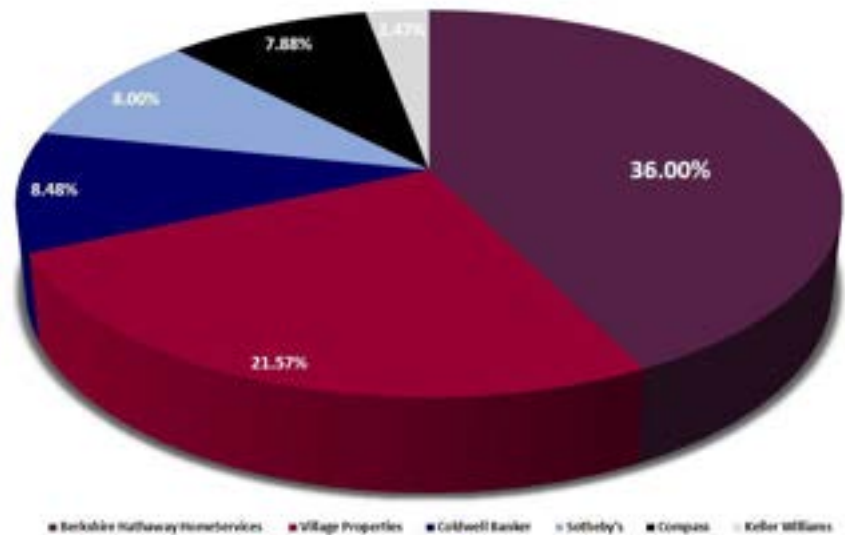

MARKET SHARE BY VOLUME

MONTECITO MARKET

All statistics provided by the Santa Barbara Multiple Listing Service | 1.1.2021 through 9.30.2021

Graphs represent the Top 6 Residential Brokerages in the Santa Barbara MLS / District of 10 - Montecito

% OF MARKET BY VOLUME

© 2021 Berkshire Hathaway HomeServices California Properties (BHSCPC) is a member of the franchise system of BHH Affiliates LLC. BHHS and the BHHS symbol are registered service marks of Columbia Insurance Company, a Berkshire Hathaway affiliate. Properties may or may not be listed by the office/agent presenting this information. Based on information obtained from the MLS as of 10/1/2021. Display of MLS data is deemed reliable but is not guaranteed accurate by the MLS. DRE 01317331

MARKET SHARE BY UNITS

MONTECITO MARKET

All statistics provided by the Santa Barbara Multiple Listing Service | 1.1.2021 through 9.30.2021

Graphs represent the Top 6 Residential Brokerages in the Santa Barbara MLS / District of 10 - Montecito