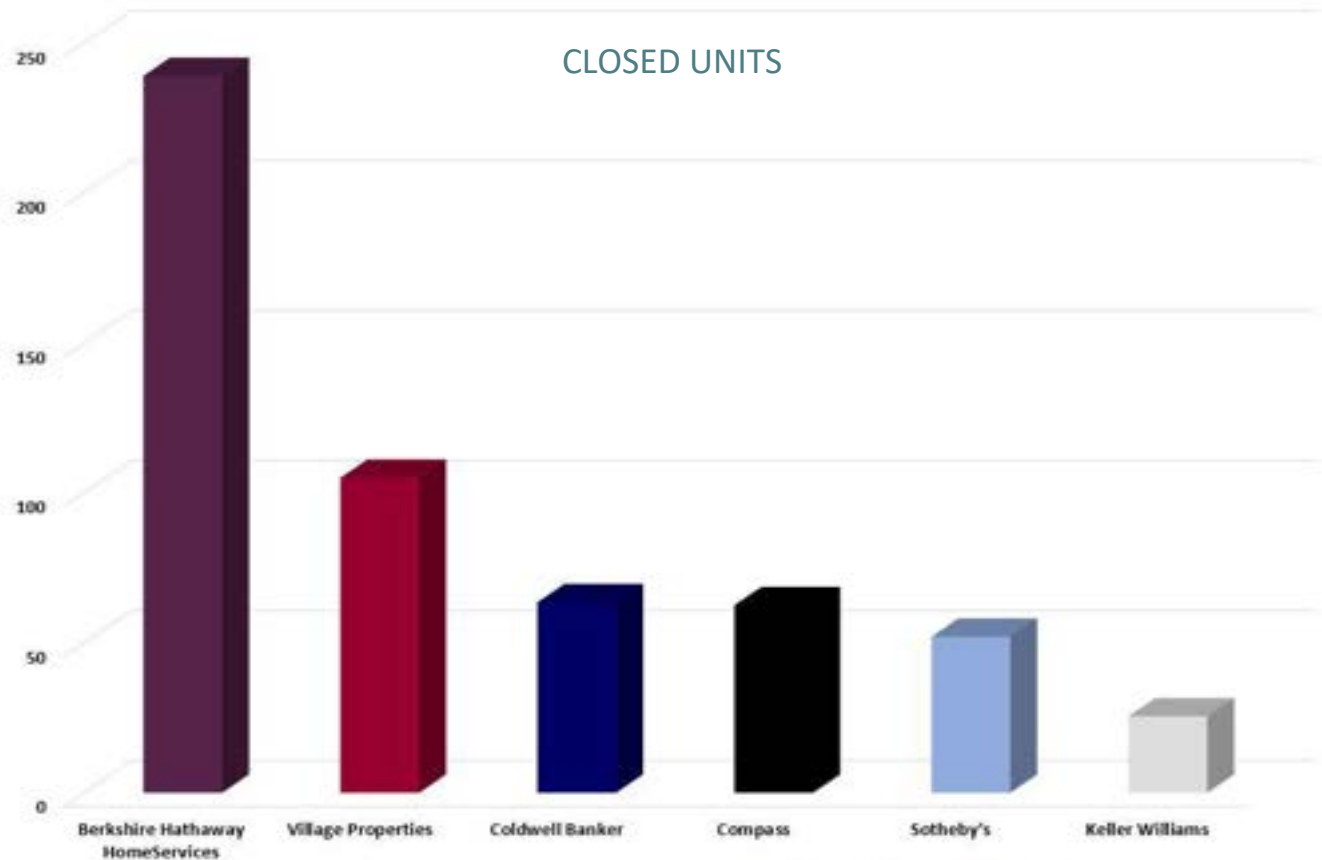

MARKET SHARE BY VOLUME

MONTECITO MARKET

All statistics provided by the Santa Barbara Multiple Listing Service | 1.1.2021 through 9.30.2021

Graphs represent the Top 6 Residential Brokerages in the Santa Barbara MLS / District of 10 - Montecito

MARKET SHARE BY UNITS

MONTECITO MARKET

All statistics provided by the Santa Barbara Multiple Listing Service | 1.1.2021 through 9.30.2021

Graphs represent the Top 6 Residential Brokerages in the Santa Barbara MLS / District of 10 - Montecito